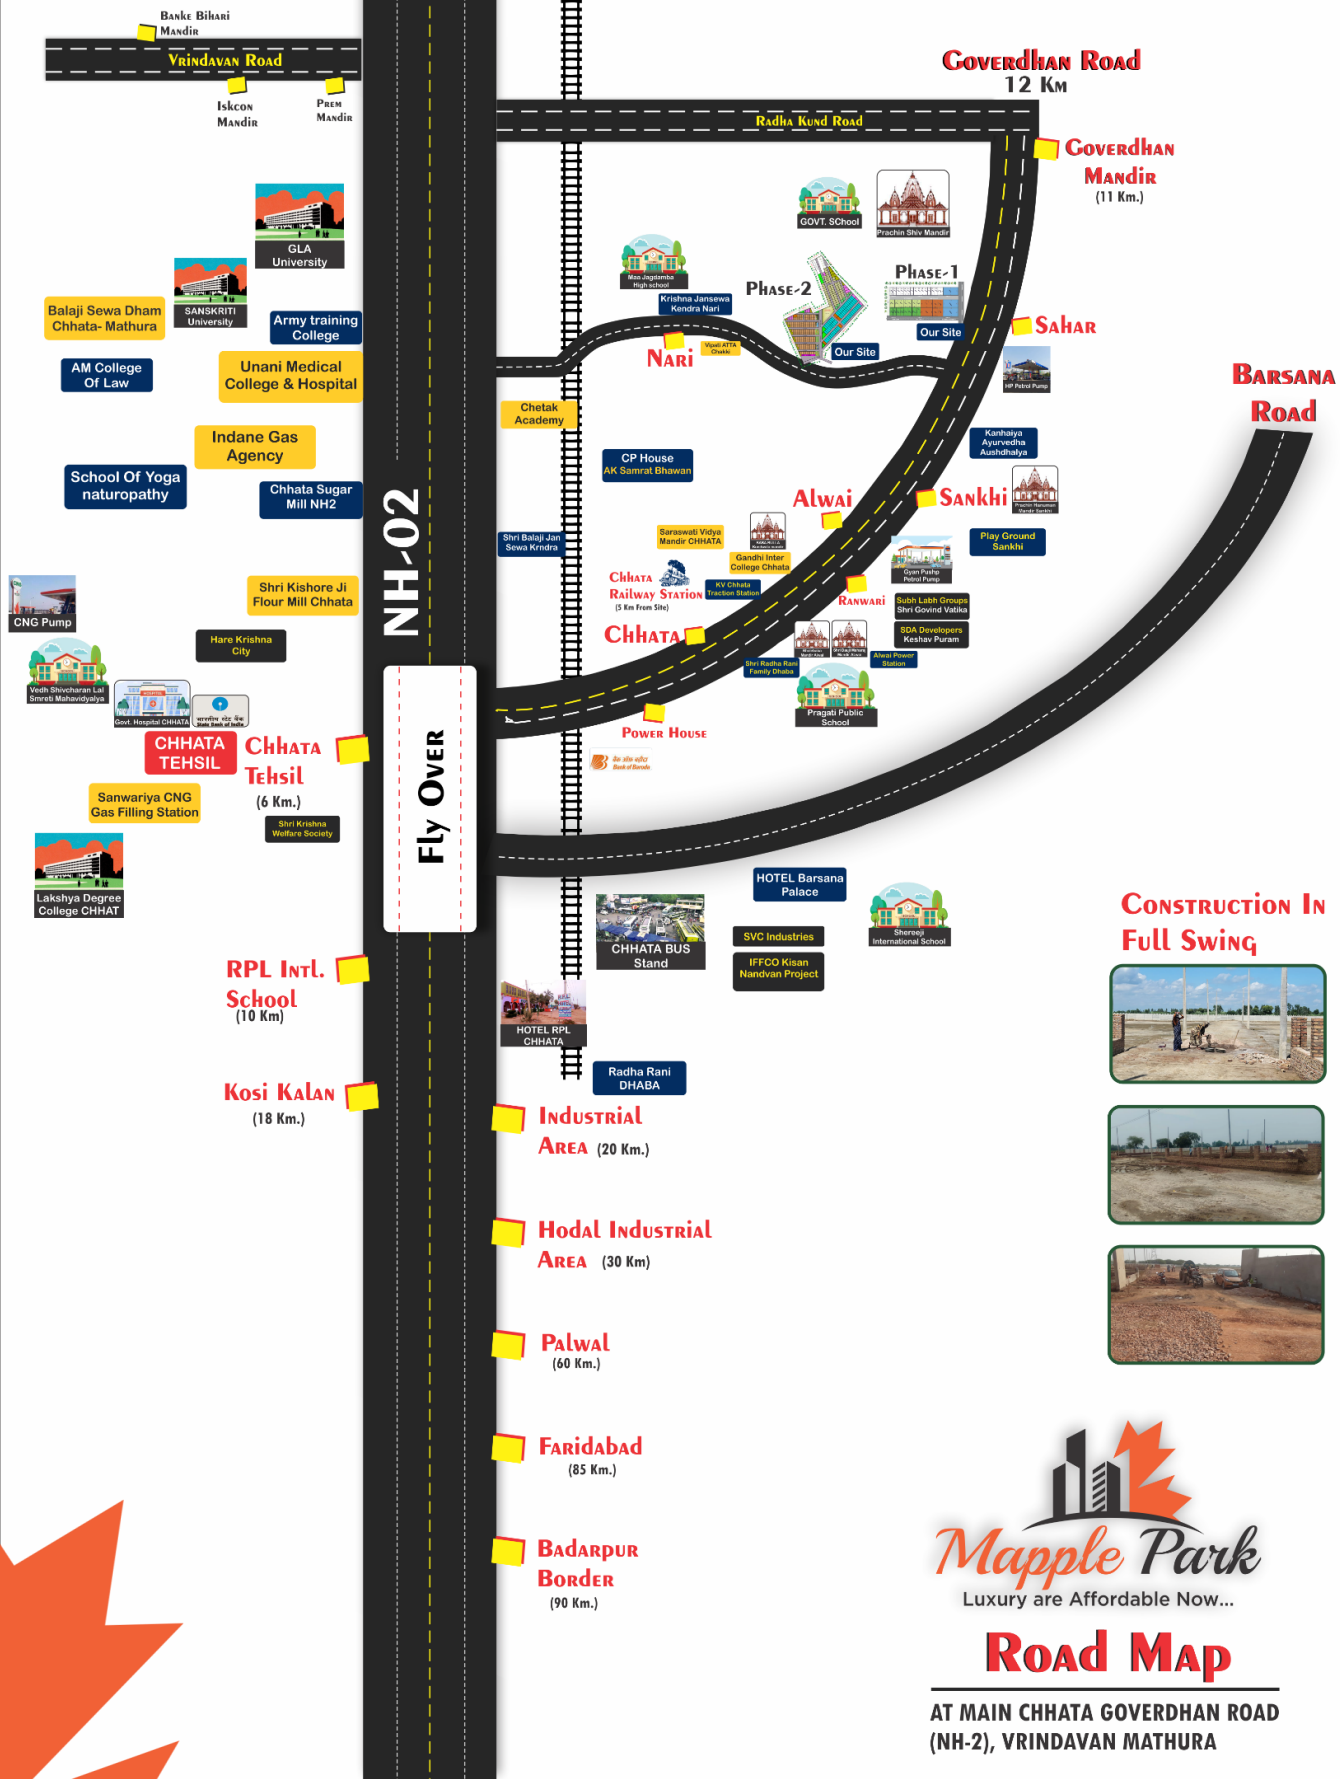

CHATIKARA Mode

NH-02
Fly Over