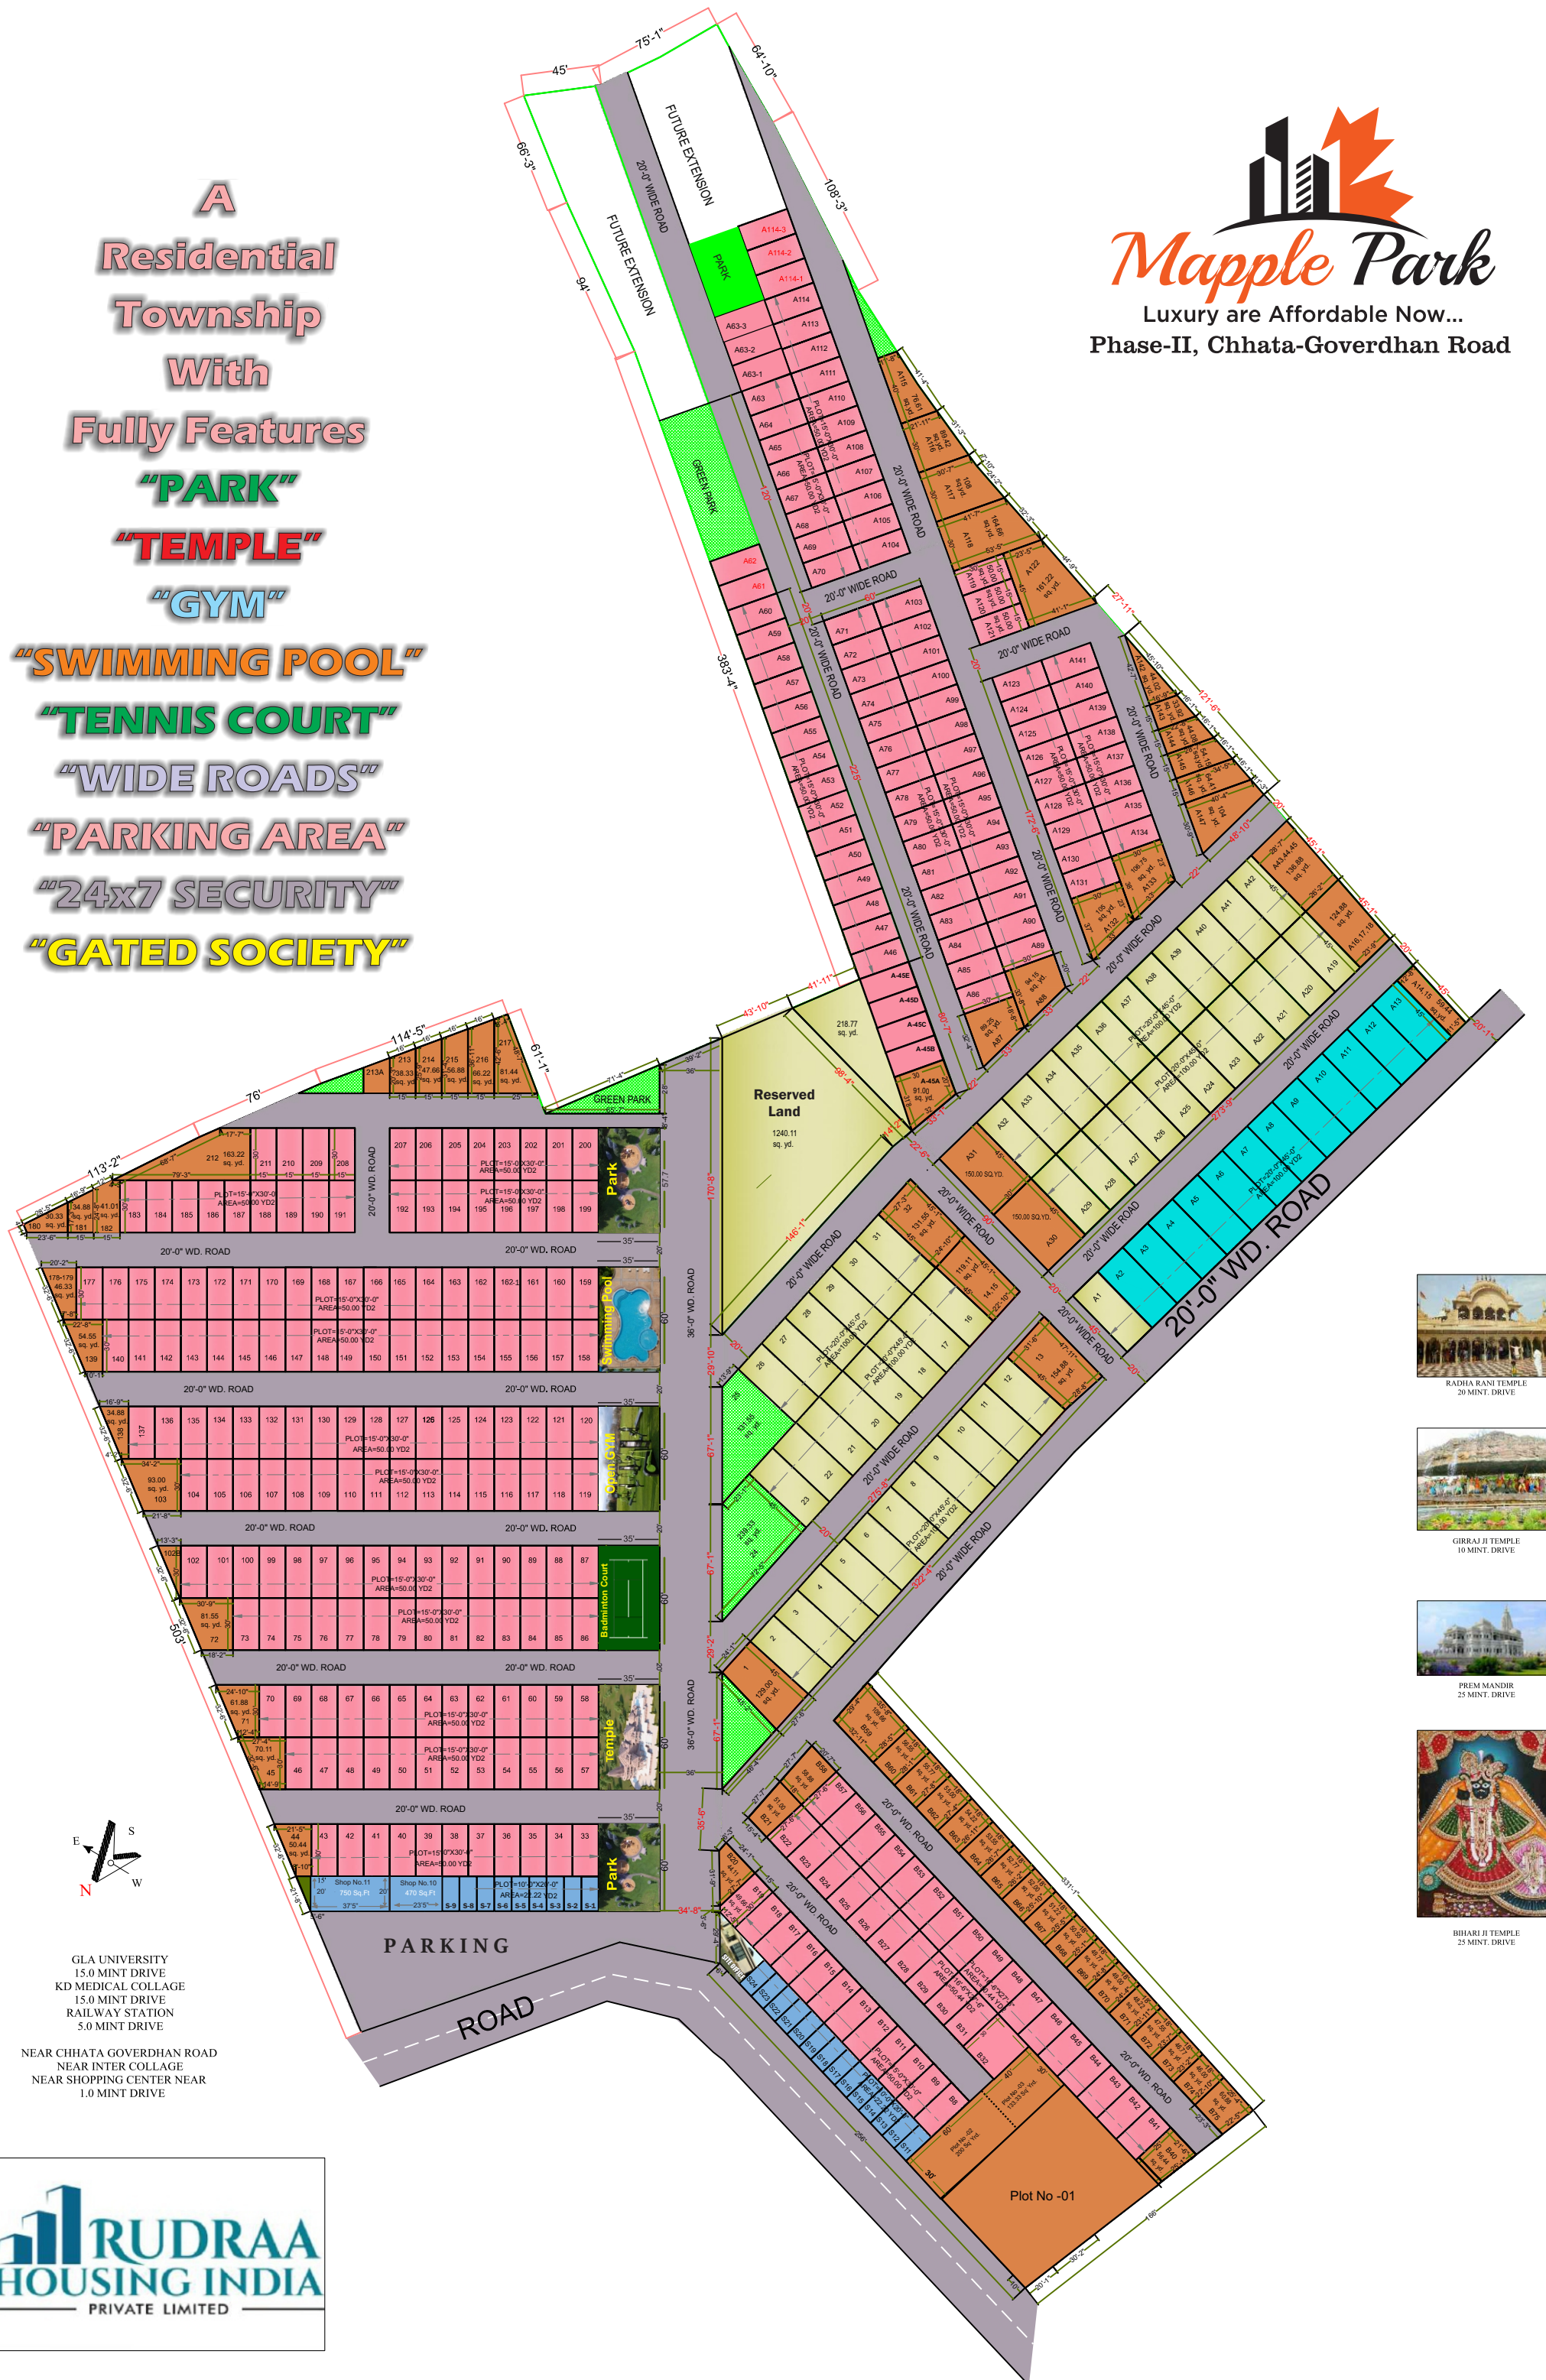

Mapple Park
 Luxury are Affordable Now...
 Phase-II, Chhata-Goverdhan Road

A Residential Township With Fully Features
"PARK"
"TEMPLE"
"GYM"
"SWIMMING POOL"
"TENNIS COURT"
"WIDE ROADS"
"PARKING AREA"
"24x7 SECURITY"
"GATED SOCIETY"

RADHA RANI TEMPLE
20 MINT. DRIVE

GIRRAJJI TEMPLE
10 MINT. DRIVE

PREM MANDIR
25 MINT. DRIVE

BHARAJI TEMPLE
25 MINT. DRIVE

GLA UNIVERSITY
15.0 MINT DRIVE
 KD MEDICAL COLLAGE
15.0 MINT DRIVE
 RAILWAY STATION
5.0 MINT DRIVE
 NEAR CHHATA GOVERDHAN ROAD
 NEAR INTER COLLAGE
 NEAR SHOPPING CENTER NEAR
1.0 MINT DRIVE